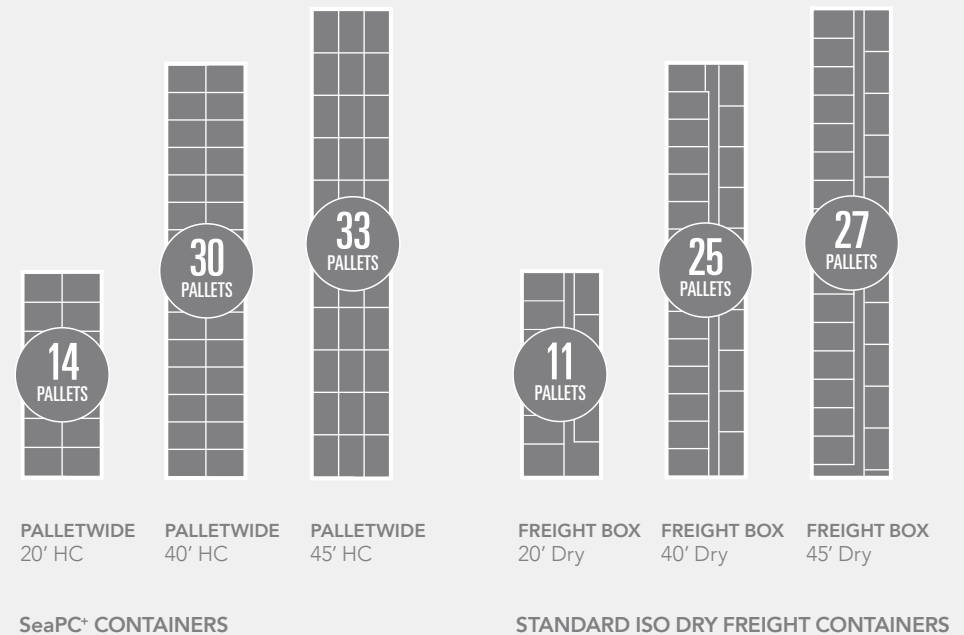

## THE SeaPC+ PROVIDES A HIGHER CUBIC CAPACITY THAN A STANDARD CONTAINER

#### FEATURES

Full width door opening of over 2.4m

Slim corrugation

High guide rail/scuff plate along the inner side of the container

Standard container door and locking gear

Handles exactly like a standard ISO container

#### ADVANTAGES

Ease of loading and discharging of palletised cargo

To facilitate loading onto ships within cell guides

Makes loading and unloading of cargo easier

Easy operation and maintenance

Requires no special handling equipment, chassis or ship planning operation

## EUROPEAN PALLET CONFIGURATIONS

The SeaPC+ can be handled in exactly the same way as a standard ISO container and in addition, meets or exceeds all ISO strength tests. The diagrams illustrate the stowage of European pallets in the SeaPC+ containers compared to ISO Dry Freight containers.